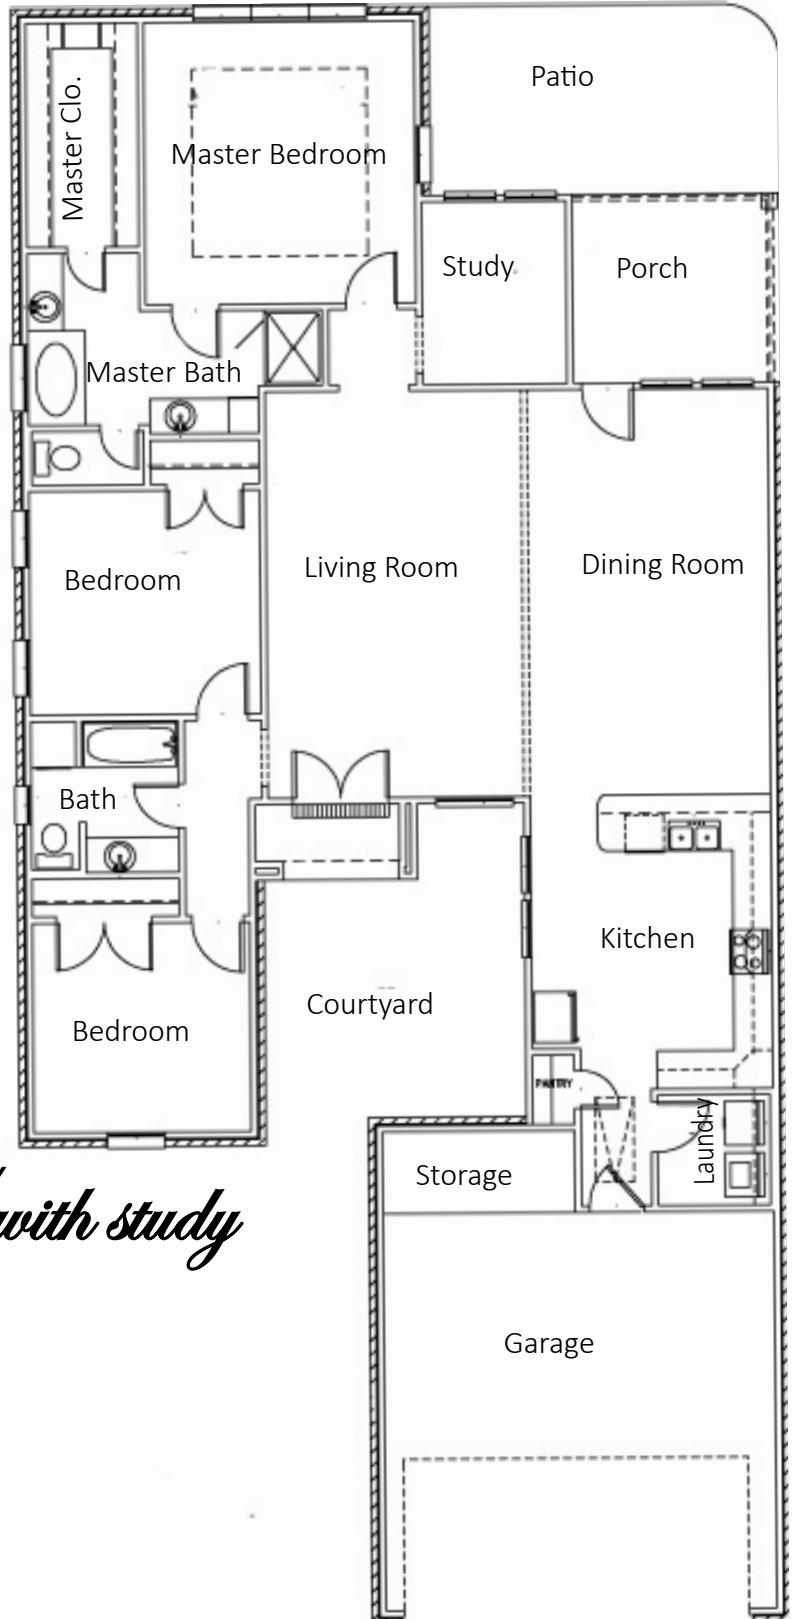

Pelican Point

Resort Living

225.746.1257 • 877.735.7646
www.livethepoint.com

Prudential / *with study*

1,908 sq/ft Living
2,577sq/ft Total