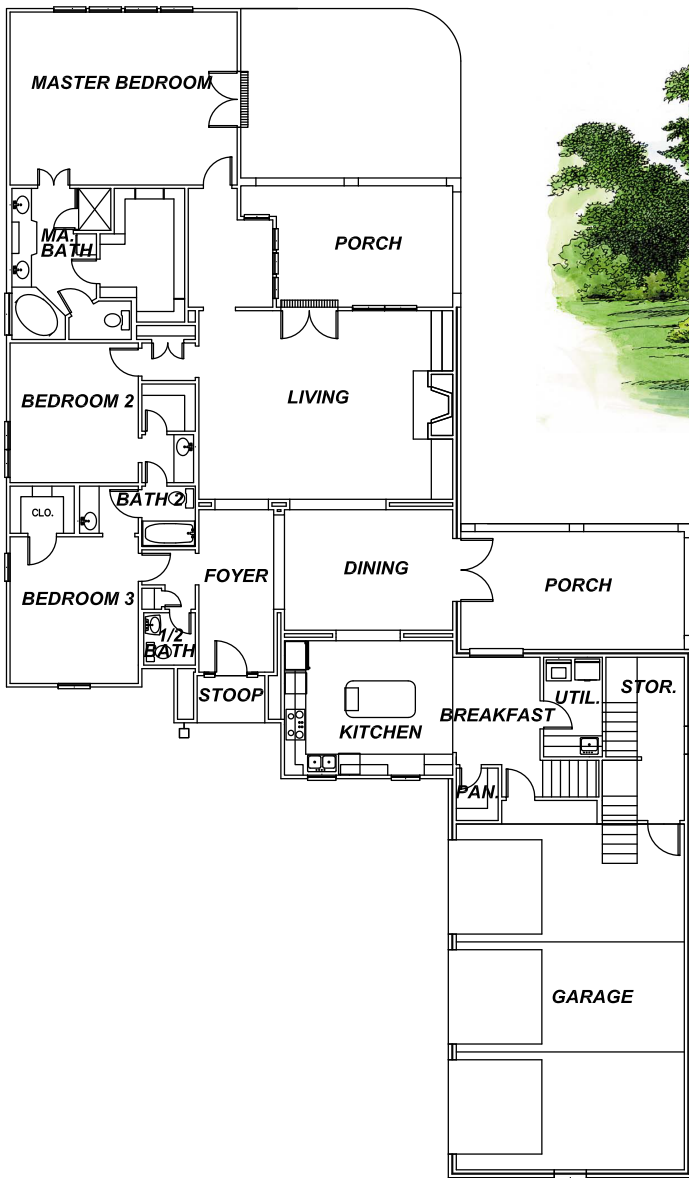

Pelican Point

Resort Living

225.746.1257 • 877.735.7646
www.livethepoint.com

Eagle

3,338 sq/ft Living
4,809 sq/ft Total