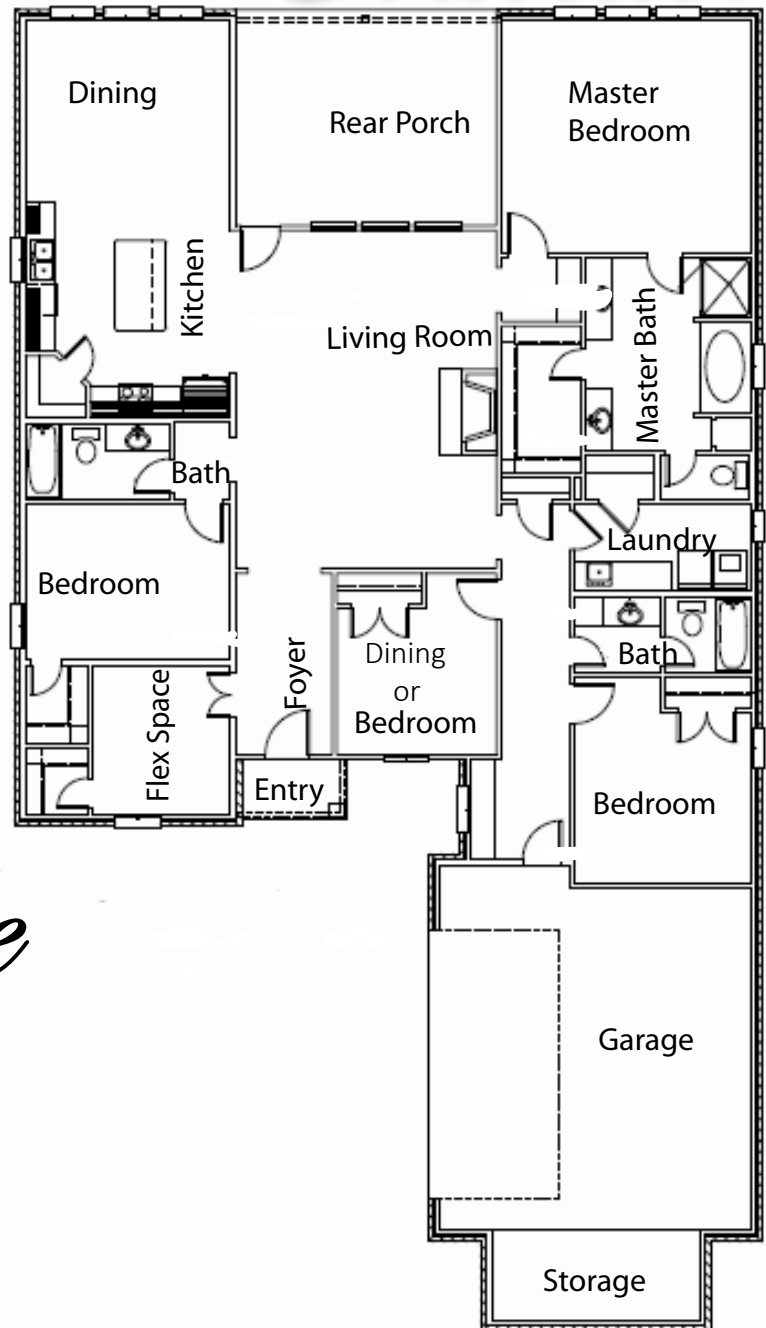

Pelican Point
Resort Living

225.746.1257 • 877.735.7646
www.livethepoint.com

GREEN TREE *Collection*

Francisville

2,518 sq/ft Living
3,444 sq/ft Total