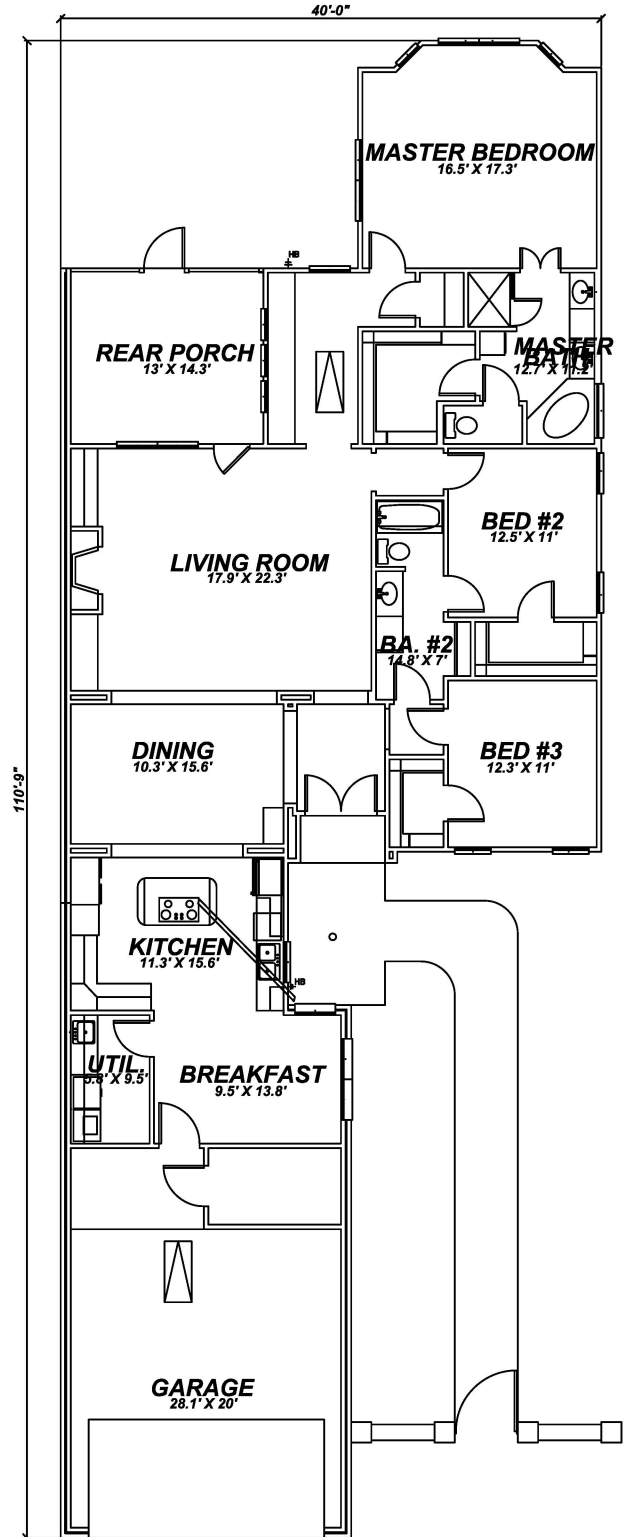

The Greens
AT PELICAN POINT

A 55+ LIFESTYLE COMMUNITY

WWW.LIVETHEPOINT.COM

225.746.1257 · 877.735.7646

Eagle Patio

2,223 sq/ft Living
3,061 sq/ft Total

Marketed by Pelican Point REALTORS®

Plans and specifications are subject to change without notice.