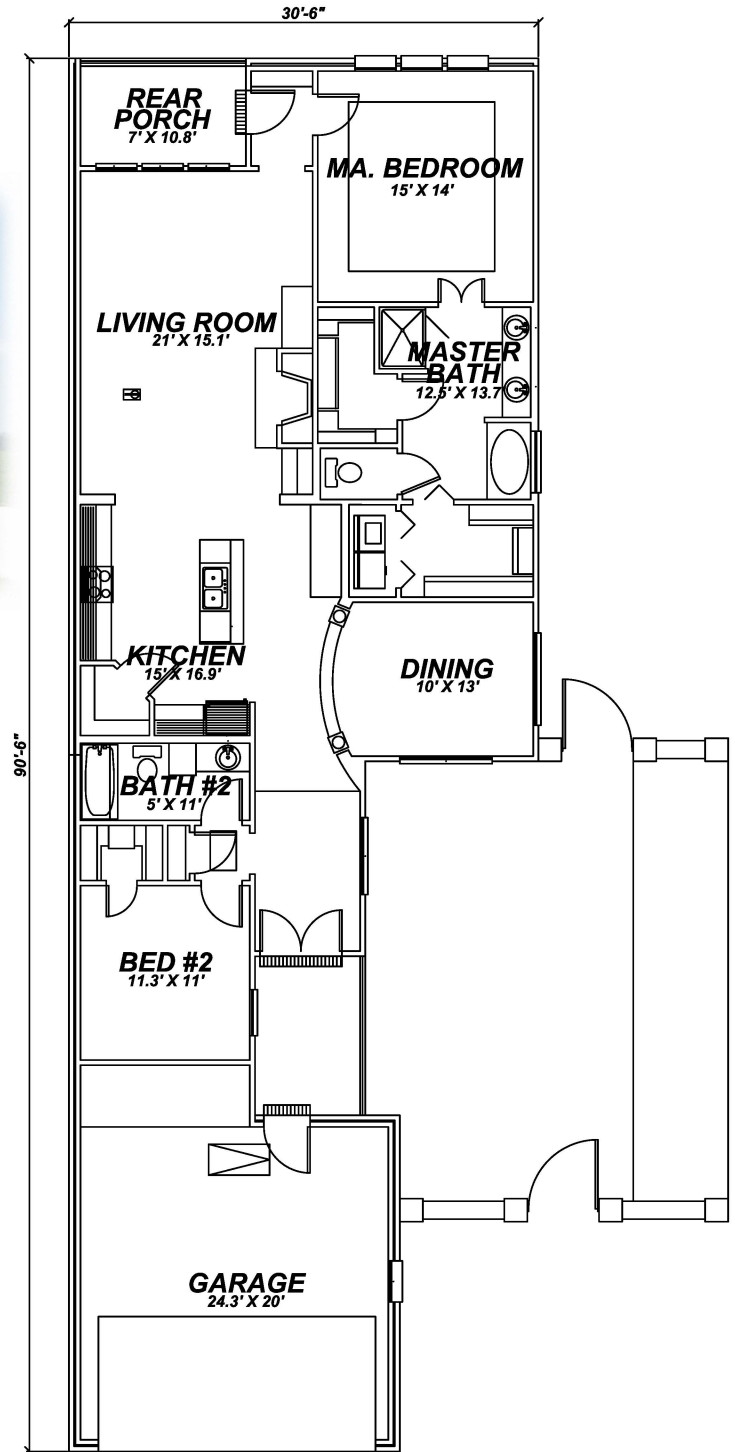

The Greens AT PELICAN POINT

A 55+ LIFESTYLE COMMUNITY

WWW.LIVETHEPOINT.COM

225.746.1257 · 877.735.7646

Avery II

1,640 sq/ft Living
2,305 sq/ft Total

Marketed by Pelican Point REALTORS®

Plans and specifications are subject to change without notice.